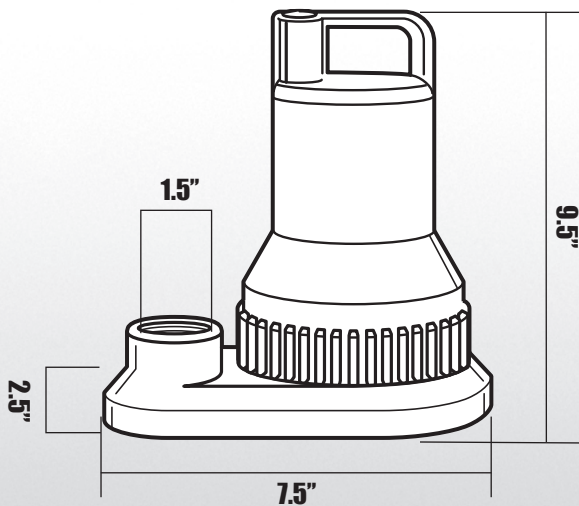

1
YEAR
Warranty

BWST25 Shown

www.blueangelpumps.com

1/4 HP THERMOPLASTIC SUBMERSIBLE SUMP PUMP

BWSF25

- Vertical Float Switch
- 8', SJTW Power Cord
- 11" or Wider Sump Basins
- ON Level at 7" / OFF Level at 3"
- Shipping Weight, 9 lbs
- 1 Year Warranty

BWST25

- Piggy-Back Tether Float Switch
- 8', SJTW Power Cord
- 14" or Wider Sump Basins
- ON Level at 14" / OFF Level at 7"
- Shipping Weight, 9 lbs
- 1 Year Warranty

MOTOR SPECIFICATIONS

MOTOR	RPM	VOLTS	AMPS	Hz
Shaded Pole	3000	120	5.6	60