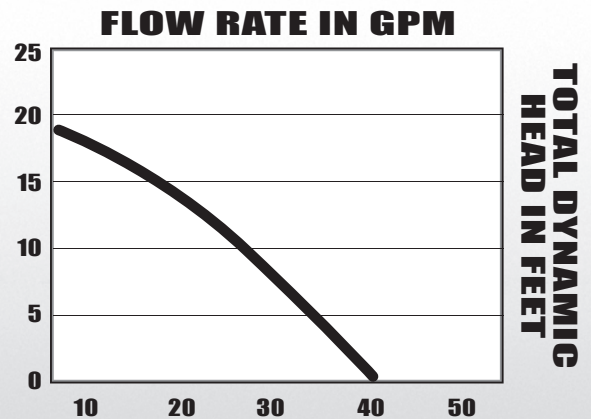

MOTOR SPECIFICATIONS

MOTOR	RPM	VOLTS	AMPS	Hz
Shaded Pole	3000	120	5.6	60

PERFORMANCE

DISCHARGE HEAD	5'	10'	15'	20'
Gallons/Minute	33	22	12	-

FOR PUMP AND SYSTEM ACCESSORIES SEE ACCESSORIES SECTION
BLUE ANGEL™ PUMPS • 101 Production Drive • Harrison, OH 45030 • 1-888-636-6628

© 2008 Blue Angel Pumps All Rights Reserved