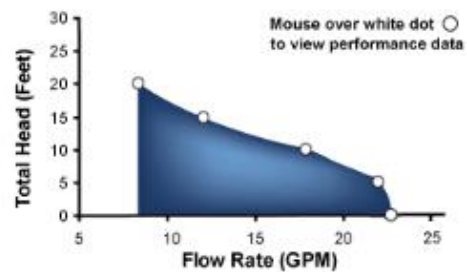

### Technical Specifications

HP	DC
Volts	12
Construction	Thermoplastic
Switch Type	Vertical
Discharge Size	1-1/4" or 1-1/2"
Discharge Type	Top
Cord Length	10'
Solids Handling	1/8"
Impeller Type	Thermoplastic
Warranty	1 Year

### Performance

HEAD	0'	5'	10'	15'	20'	25'
GPM	23	22	18	13	8	-
GPH	1380	1320	1080	780	480	-